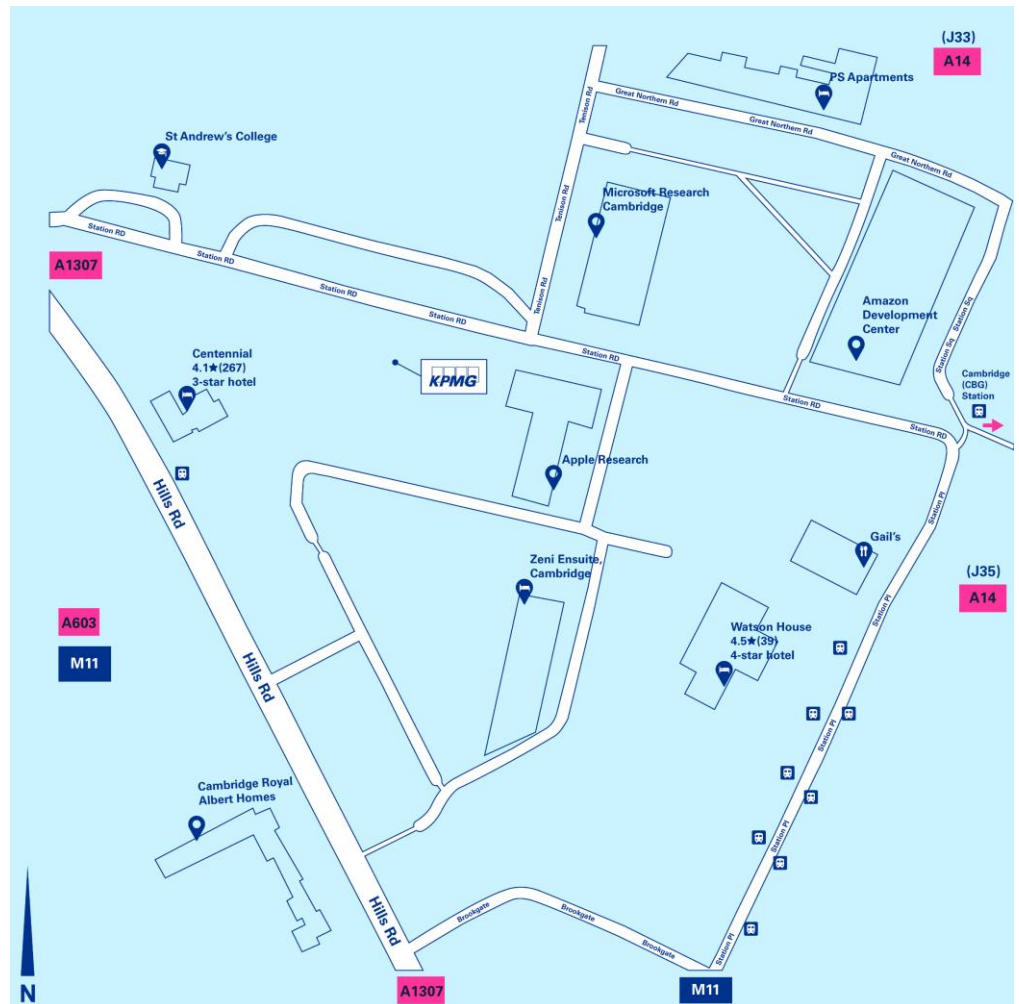

Cambridge

Office Locator

KPMG LLP (UK)

20 Station Road, Cambridge, CB1 2JD

Switchboard: 01223 366692

Visiting or travelling to Cambridge

Car

At the M11, junction 11 exit, take the A10 exit to Cambridge(South)/A1309/Harston. At the roundabout, take the 3rd exit onto Hauxton Road/A1309. Keep right to stay on the Hauxton Road/A1309. Continue to follow A1309. Continue onto Trumpington Road/A1134. Turn right onto Brooklands Avenue. Turn left onto Hills Road. Turn right onto Station Road. Arrive at Station Road, Cambridge CB1 2JH.

Rail

The nearest station is Cambridge Railway Station.

Parking

There are no parking facilities at the Cambridge office. There is parking available at Cambridge Station, Station Rd, Cambridge CB1 2JW

kpmg.com/uk